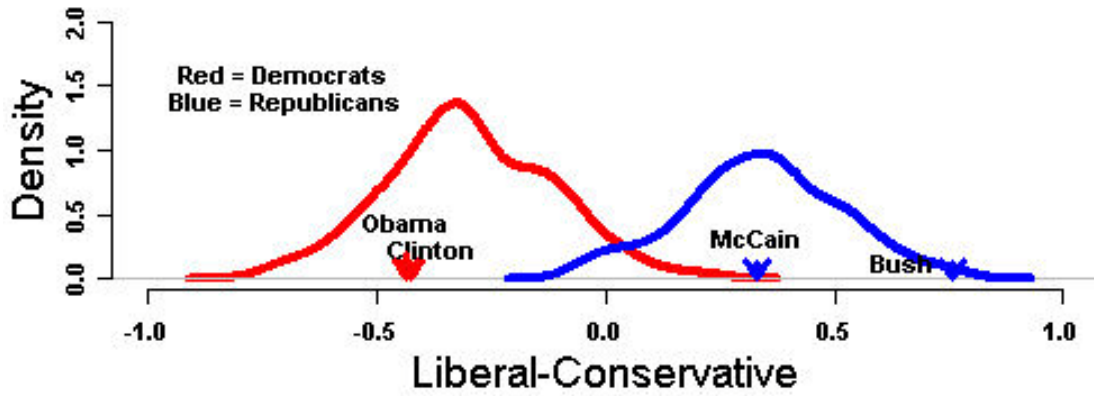

100th (1987-88) Congress