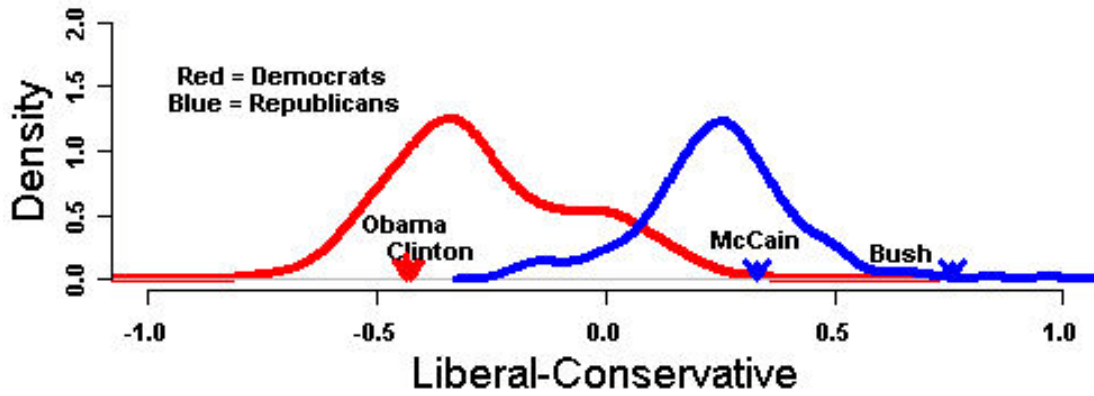

### **Minority (Republican) leadership**

- Minority Leader: John Boehner (R-OH)

- Minority Whip: Eric Cantor (R-VA)

### 90th (1967-68) Congress