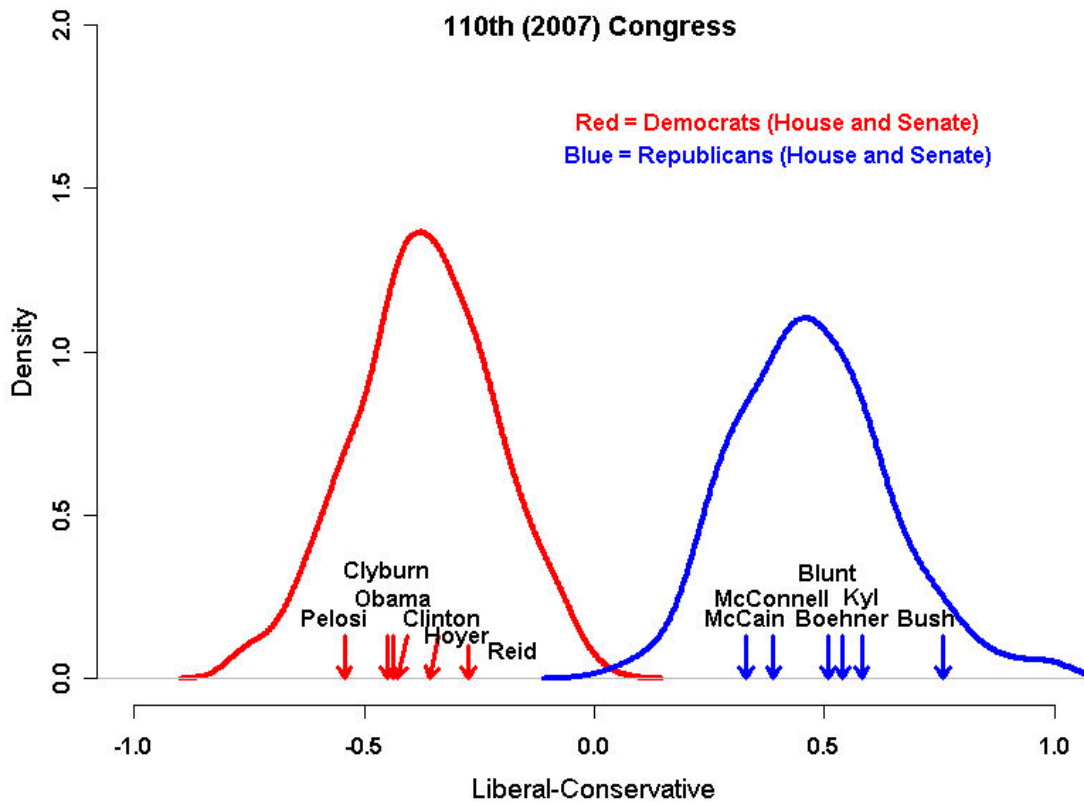

### Majority (Democratic) leadership

- Majority Leader: Steny Hoyer (D-MD)

- Majority Whip: James Clyburn (D-SC)

- 

### **Minority (Republican) leadership**

- Minority Leader: John Boehner (R-OH)

- Minority Whip: Eric Cantor (R-VA)